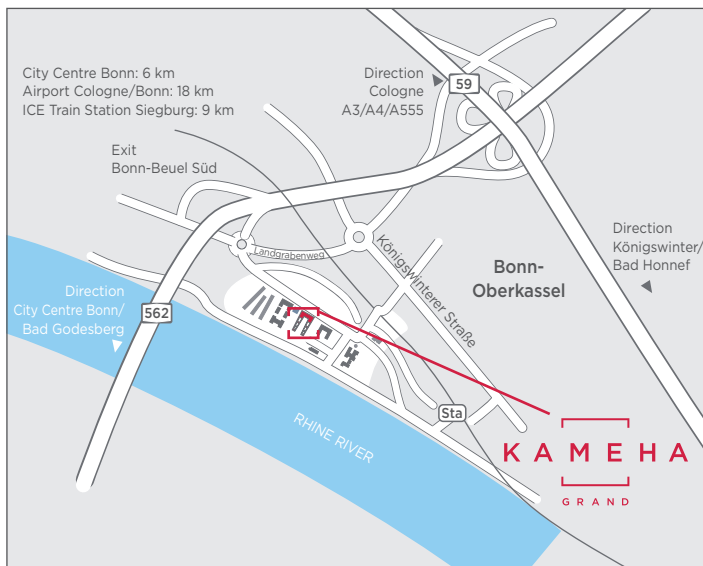

Stage Bar & Lounge

LOCATION

- Impressive location right by the River Rhine
- In vicinity to Bonn's Town centre
- Close to Airport Cologne/Bonn (approx. 15 min) and ICE Train station Siegburg/Bonn (approx. 11 min)
- Cologne Fairgrounds (by train approx 18 min)

Impressive location at the Rhine River

»FANTASY IS MY FAVOURITE
'LIEBLINGSPLATZ'.«

MARCEL WANDERS, DESIGNER

GDS ACCESS CODES

Access Code: LW, Amadeus: BNJ742, Galileo: 77672,
Sabre: 59533, Worspan: 0742

DRIVING DIRECTIONS

On the A59 in direction Bonn/ Königswinter take the exit 72 Bonn-Ost onto the A562 in direction Bad Godesberg and continue to the exit 3 Bonn-Beuel-Süd and follow signs to Königswinter/ Oberkassel. At the crossing take a left turn and follow the traffic roundabout Landgrabenweg and take a right turn into the Joseph-Schumpeter-Allee and bear towards Bonner Bogen and the garage.

BY TRAIN

The ICE train stations Siegburg and Bonn Central Station are in immediate vicinity of the hotel. Train station Bonn-Oberkassel is 5 min. away. Bus stop "Konrad-Zuse-Platz" directly in front of the hotel (line 606)