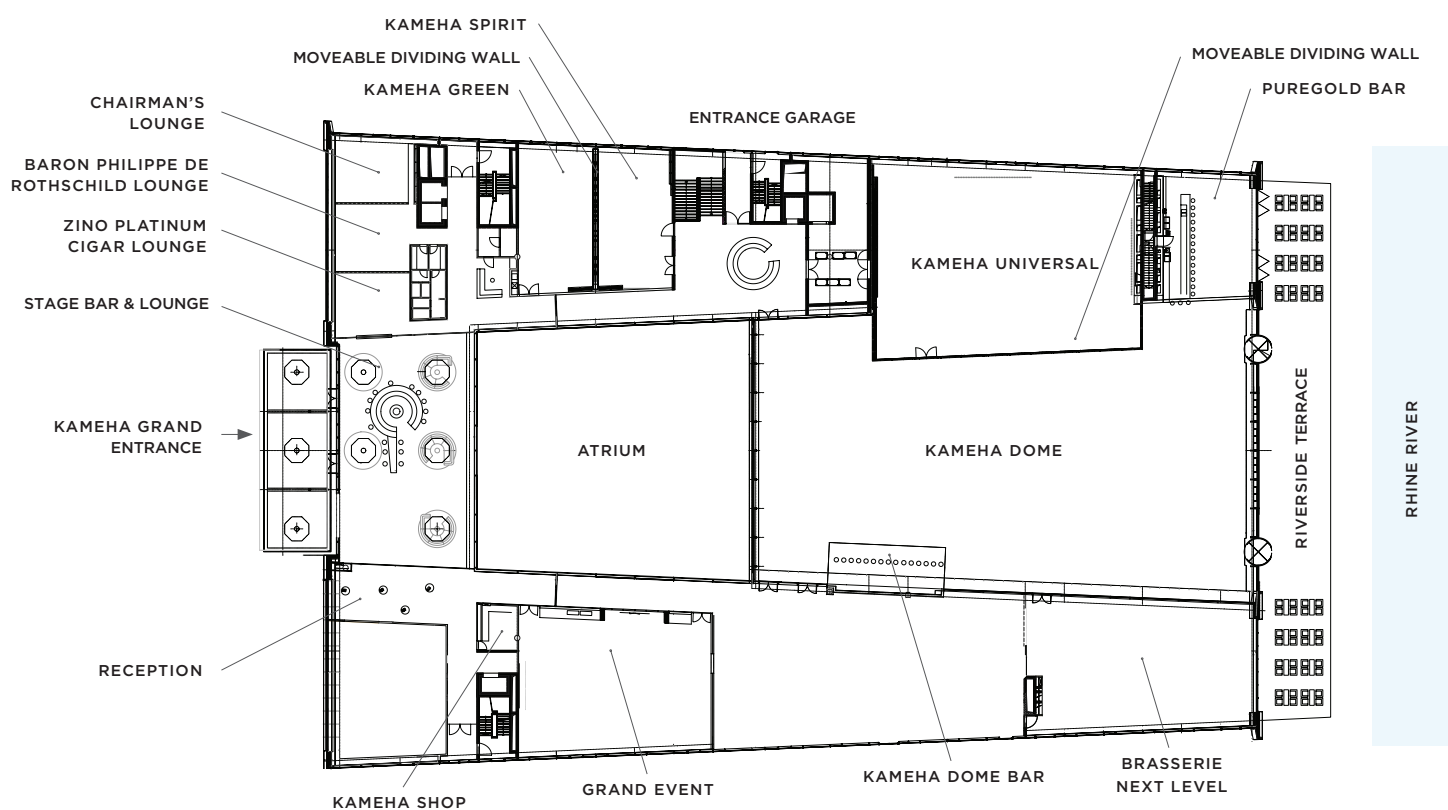

Premium Room

Kameha SPA

»DISCOVER YOUR
‘LIEBLINGSPLATZ’
AT THE KAMEHA
GRAND BONN«

190 ROOMS

- Standard
- Premium
- Deluxe

63 SUITES

- Junior Suite
- Topic Suite (Hero, Fair Play, Diva, Beethoven, Telekom)
- Princess Suite
- King Suite/Queen Suite (combined as the Royal Suite)

Puregold Bar

Brasserie Next Level

Kameha Dome

Kameha Universal

SPACE FOR CREATIVITY

ROOM	AREA SQM	DIMENSIONS LXW	HEIGHT M	RECEPTION	BANQUET (ROUND)	BOARD-ROOM	THEATRE	CLASS-ROOM	U-SHAPE	FLOORING	CAR ACCESS	DAY-LIGHT
KAMEHA DOME	1330	50 X 27	14-23	1700	650	250	1700	630	220	TILE	YES	YES
KAMEHA UNIVERSAL	535	20 X 27	7	500	360	150	480	330	120	CARPET	YES	YES
KAMEHA DOME & UNIVERSAL	1865	-	7	2000	1000	400	2000	990	340	TILE CARPET	YES	YES
GRAND EVENT	300	15 X 20	3,8	280	220	70	250	180	60	PARQUET	-	YES
KAMEHA GREEN	120	15 X 8	3,6	100	60	38	90	65	34	CARPET	-	YES
KAMEHA SPIRIT	120	15 X 8	3,6	80	50	30	75	50	28	CARPET	-	YES
KAMEHA GREEN SPIRIT	240	15 X 16	3,6	180	110	60	160	120	50	CARPET	-	YES
YU PRIVATE	88	11 X 8	3,6	70	44	28	70	50	25	CARPET	-	YES
CHAIRMAN'S LOUNGE	57	8 X 7	3,6	40	30	22	40	27	18	CARPET	-	YES
BARON PHILIPPE DE ROTHSCHILD LOUNGE	43	8 X 5	3,6	25	-	10	-	-	-	PARQUET	-	YES
ZINO PLATINUM CIGAR LOUNGE	40	8 X 5	3,6	30	-	10	-	-	-	PARQUET	-	YES
7 TOPIC SUITES APPR. 20 SQM				-	-	8	-	-	-	CARPET	-	YES